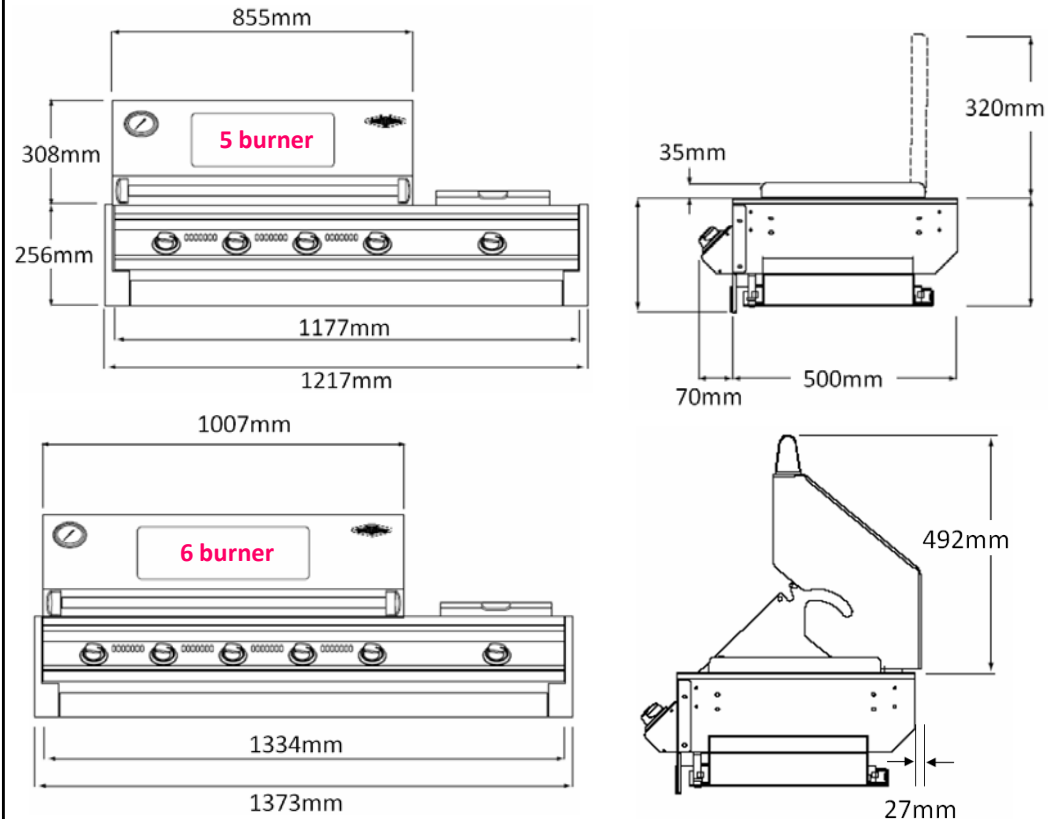

Serious Barbecues

beefeaterbbq.com

Signature SL Built-in BBQ grill

Cut Out Dimensions

For built-in installations: islands, masonry, other non-combustible material structures

Signature SL Built-In BBQs	5 burner	6 burner
Width	1190mm	1345mm
Height	270mm	
Depth (includes 20mm rear ventilation clearance)	520mm	
Minimum Clearance to Combustible Materials	450mm	

Important:

Allow sufficient distance at rear of installation for hood opening clearance requirements

LPG Installation

Natural Gas Installation

BBQ Dimensions

Model Series

➤ **SL4000**

Weight (with hood): 5 burner: 80.0kgs / 6 burner: 88.0kgs