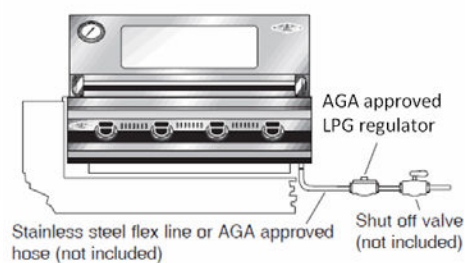

Serious Barbecues

beefeaterbbq.com

Signature SL Built-in BBQ grill

Cut Out Dimensions

For built-in installations: islands, masonry, other non-combustible material structures

Signature SL Built-In BBQs	5 burner	6 burner
Width	1190mm	1345mm
Height	270mm	
Depth (includes 20mm rear ventilation clearance)	520mm	
Minimum Clearance to Combustible Materials	450mm	

Important:

Allow sufficient distance at rear of installation for hood opening clearance requirements

LPG Installation

Natural Gas Installation

BBQ Dimensions

Model Series

➤ **SL4000**

Weight (with hood): 5 burner: 80.0kgs / 6 burner: 88.0kgs