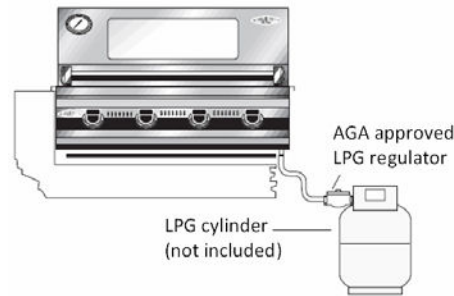

Serious Barbecues

beefeaterbbq.com

Signature SL Built-in BBQ grill

Cut Out Dimensions

For built-in installations: islands, masonry, other non-combustible material structures

Signature SL Built-In BBQs	5 burner	6 burner
Width	1190mm	1345mm
Height	270mm	
Depth (includes 20mm rear ventilation clearance)	520mm	
Minimum Clearance to Combustible Materials	450mm	

Important:

Allow sufficient distance at rear of installation for hood opening clearance requirements

LPG Installation

Natural Gas Installation

BBQ Dimensions

Model Series

➤ **SL4000**

Weight (with hood): 5 burner: 80.0kgs / 6 burner: 88.0kgs