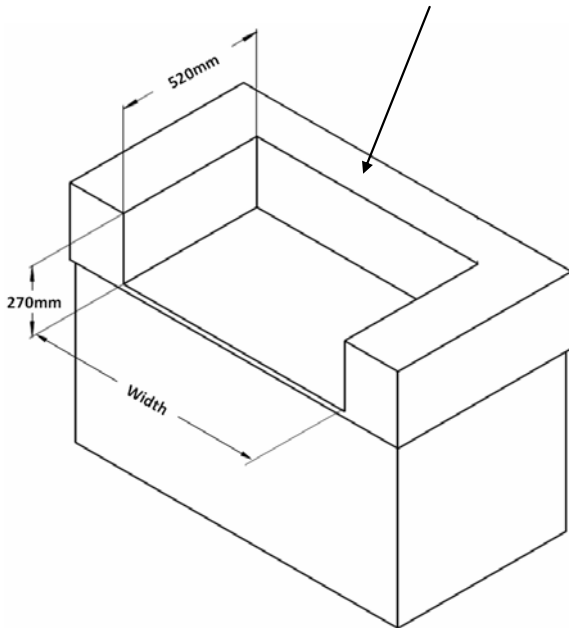

Serious Barbecues

beefeaterbbq.com

Signature SL Built-in BBQ grill

Cut Out Dimensions

For built-in installations: islands, masonry, other non-combustible material structures

Signature SL Built-In BBQs	5 burner	6 burner
Width	1190mm	1345mm
Height	270mm	
Depth (includes 20mm rear ventilation clearance)	520mm	
Minimum Clearance to Combustible Materials	450mm	

Important:

Allow sufficient distance at rear of installation for hood opening clearance requirements

LPG Installation

Natural Gas Installation

BBQ Dimensions

Model Series

➤ **SL4000**

Weight (with hood): 5 burner: 80.0kgs / 6 burner: 88.0kgs